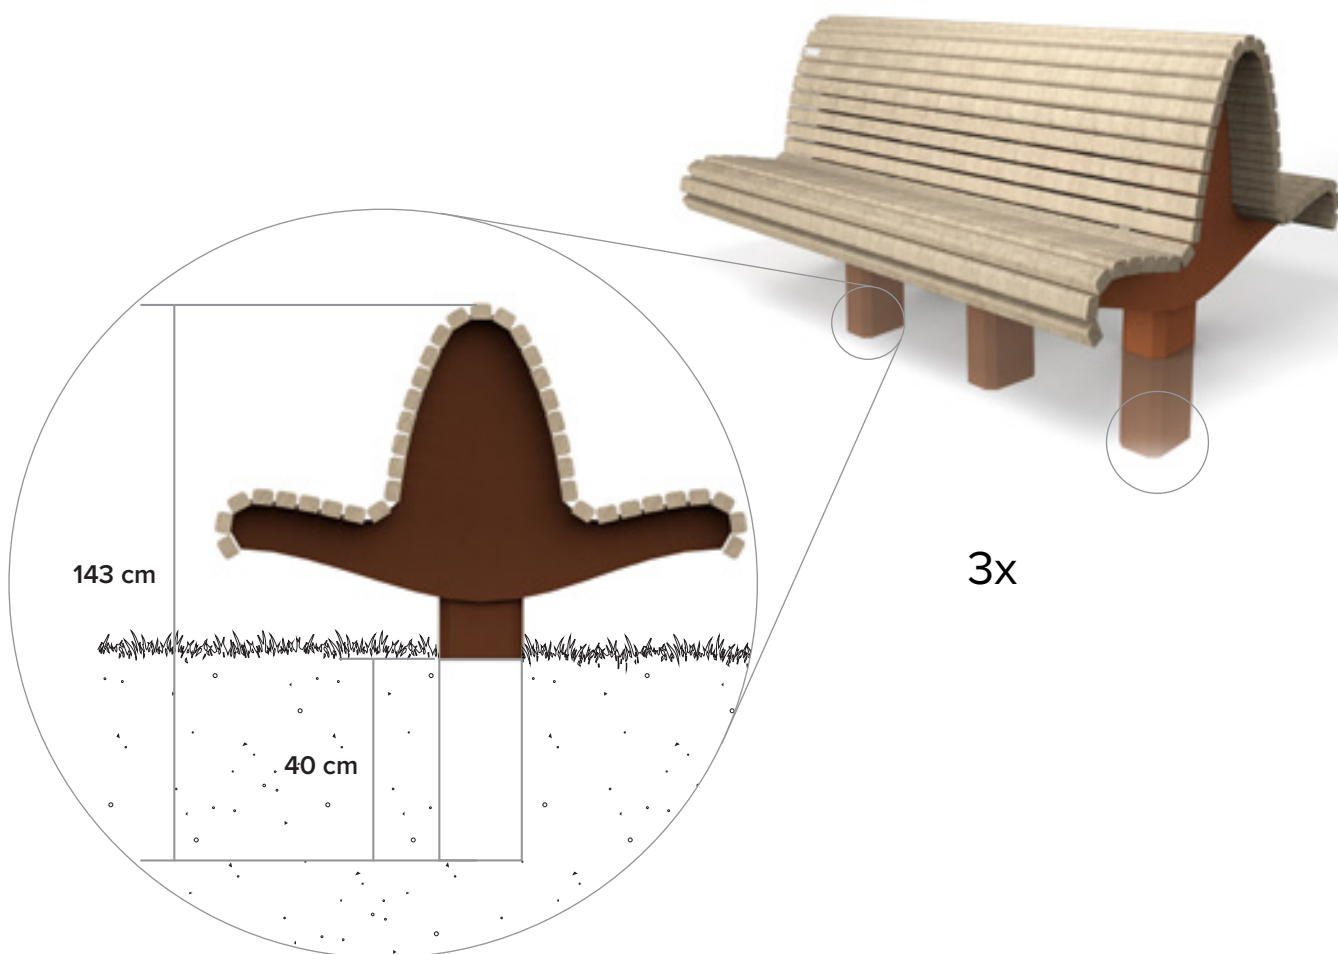

anchoring

---

nice in combination with