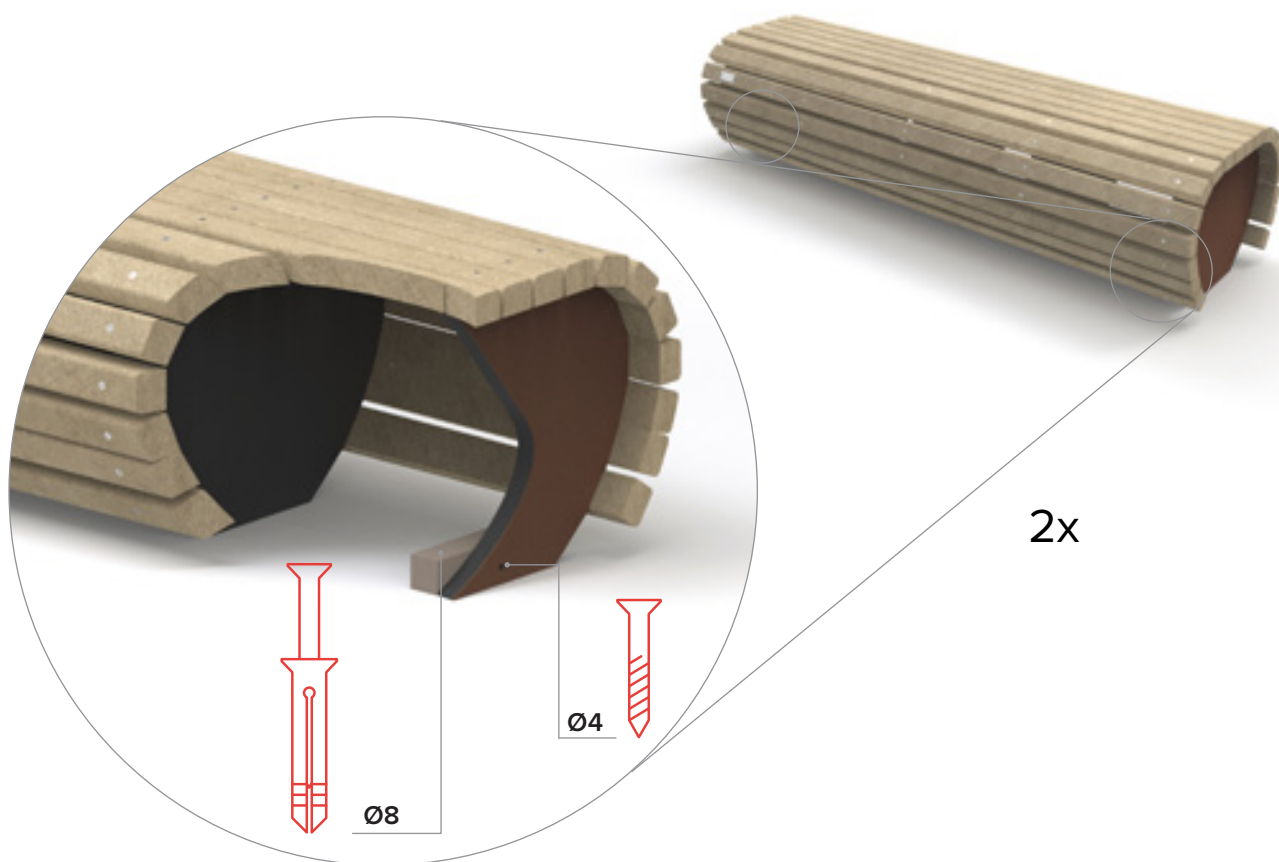

### Legs

 Corten steel

Coloured throughout

Weatherproof

Completely recyclable

anchoring

---

nice in combination with

---