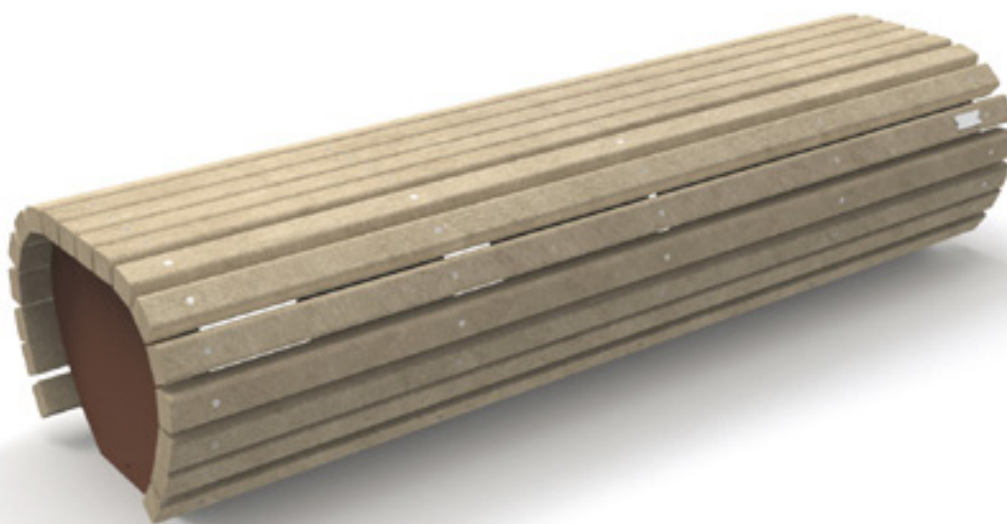

# Knokke ZL

model without back

## measurements

---

120 kg

### Legs

 Corten steel